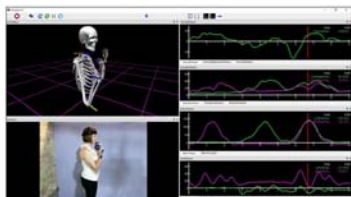

GUIDANCE ON COVID-19 & EQUIPMENT CLEANING

See [our blog post](#) to learn more. Don't forget to sign up to receive notices about new posts.