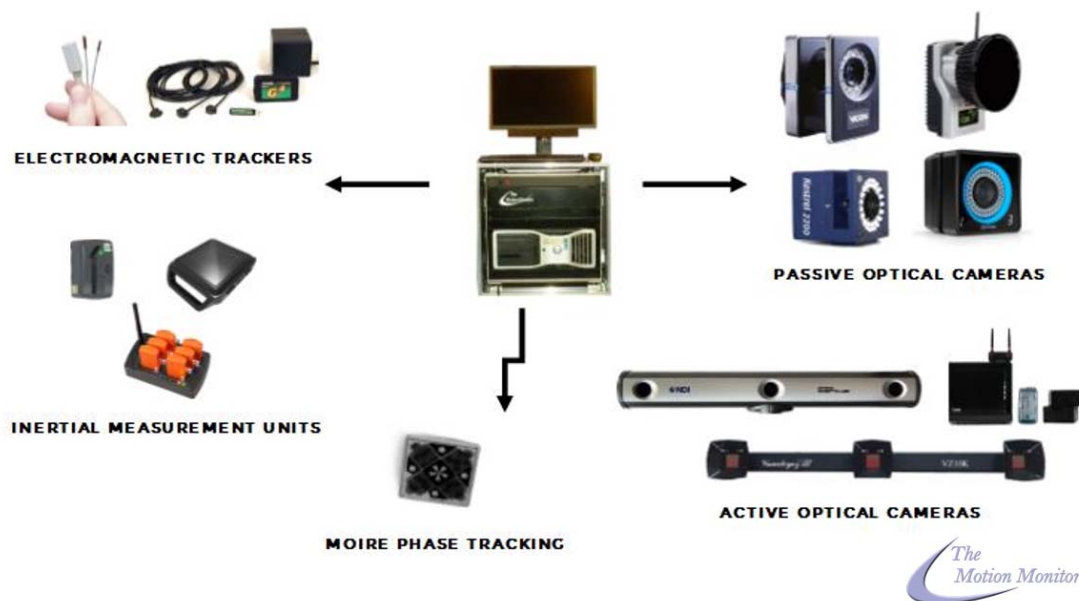

Athlete Management Systems. Contact support@TheMotionMonitor.com for more information!

What We Do:

Innovative Sports Training, Inc. is the developer of **The MotionMonitor** real-time biomechanics software package. We provide custom configured systems including hardware, software and application support in a turn-key package. Or, we also offer **The MotionMonitor** software to integrate with existing supported hardware.

Visit our [What We Do web page](#) to learn more.

Contact Us:

We want to hear from you! Please feel free to share with us your experiences, ideas for new projects, or suggestions for further improvements to *The MotionMonitor!* Give us a call or send us an email today.

The MotionMonitor Support Team