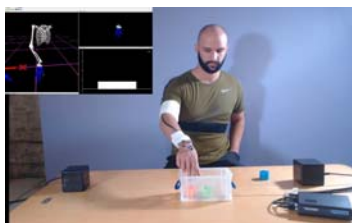

NEW REAL-TIME INTEGRATION OF THE POLHEMUS VIPER

Support for the latest technology from Polhemus, the VIPER system. See the system in action on [our YouTube Channel](#).